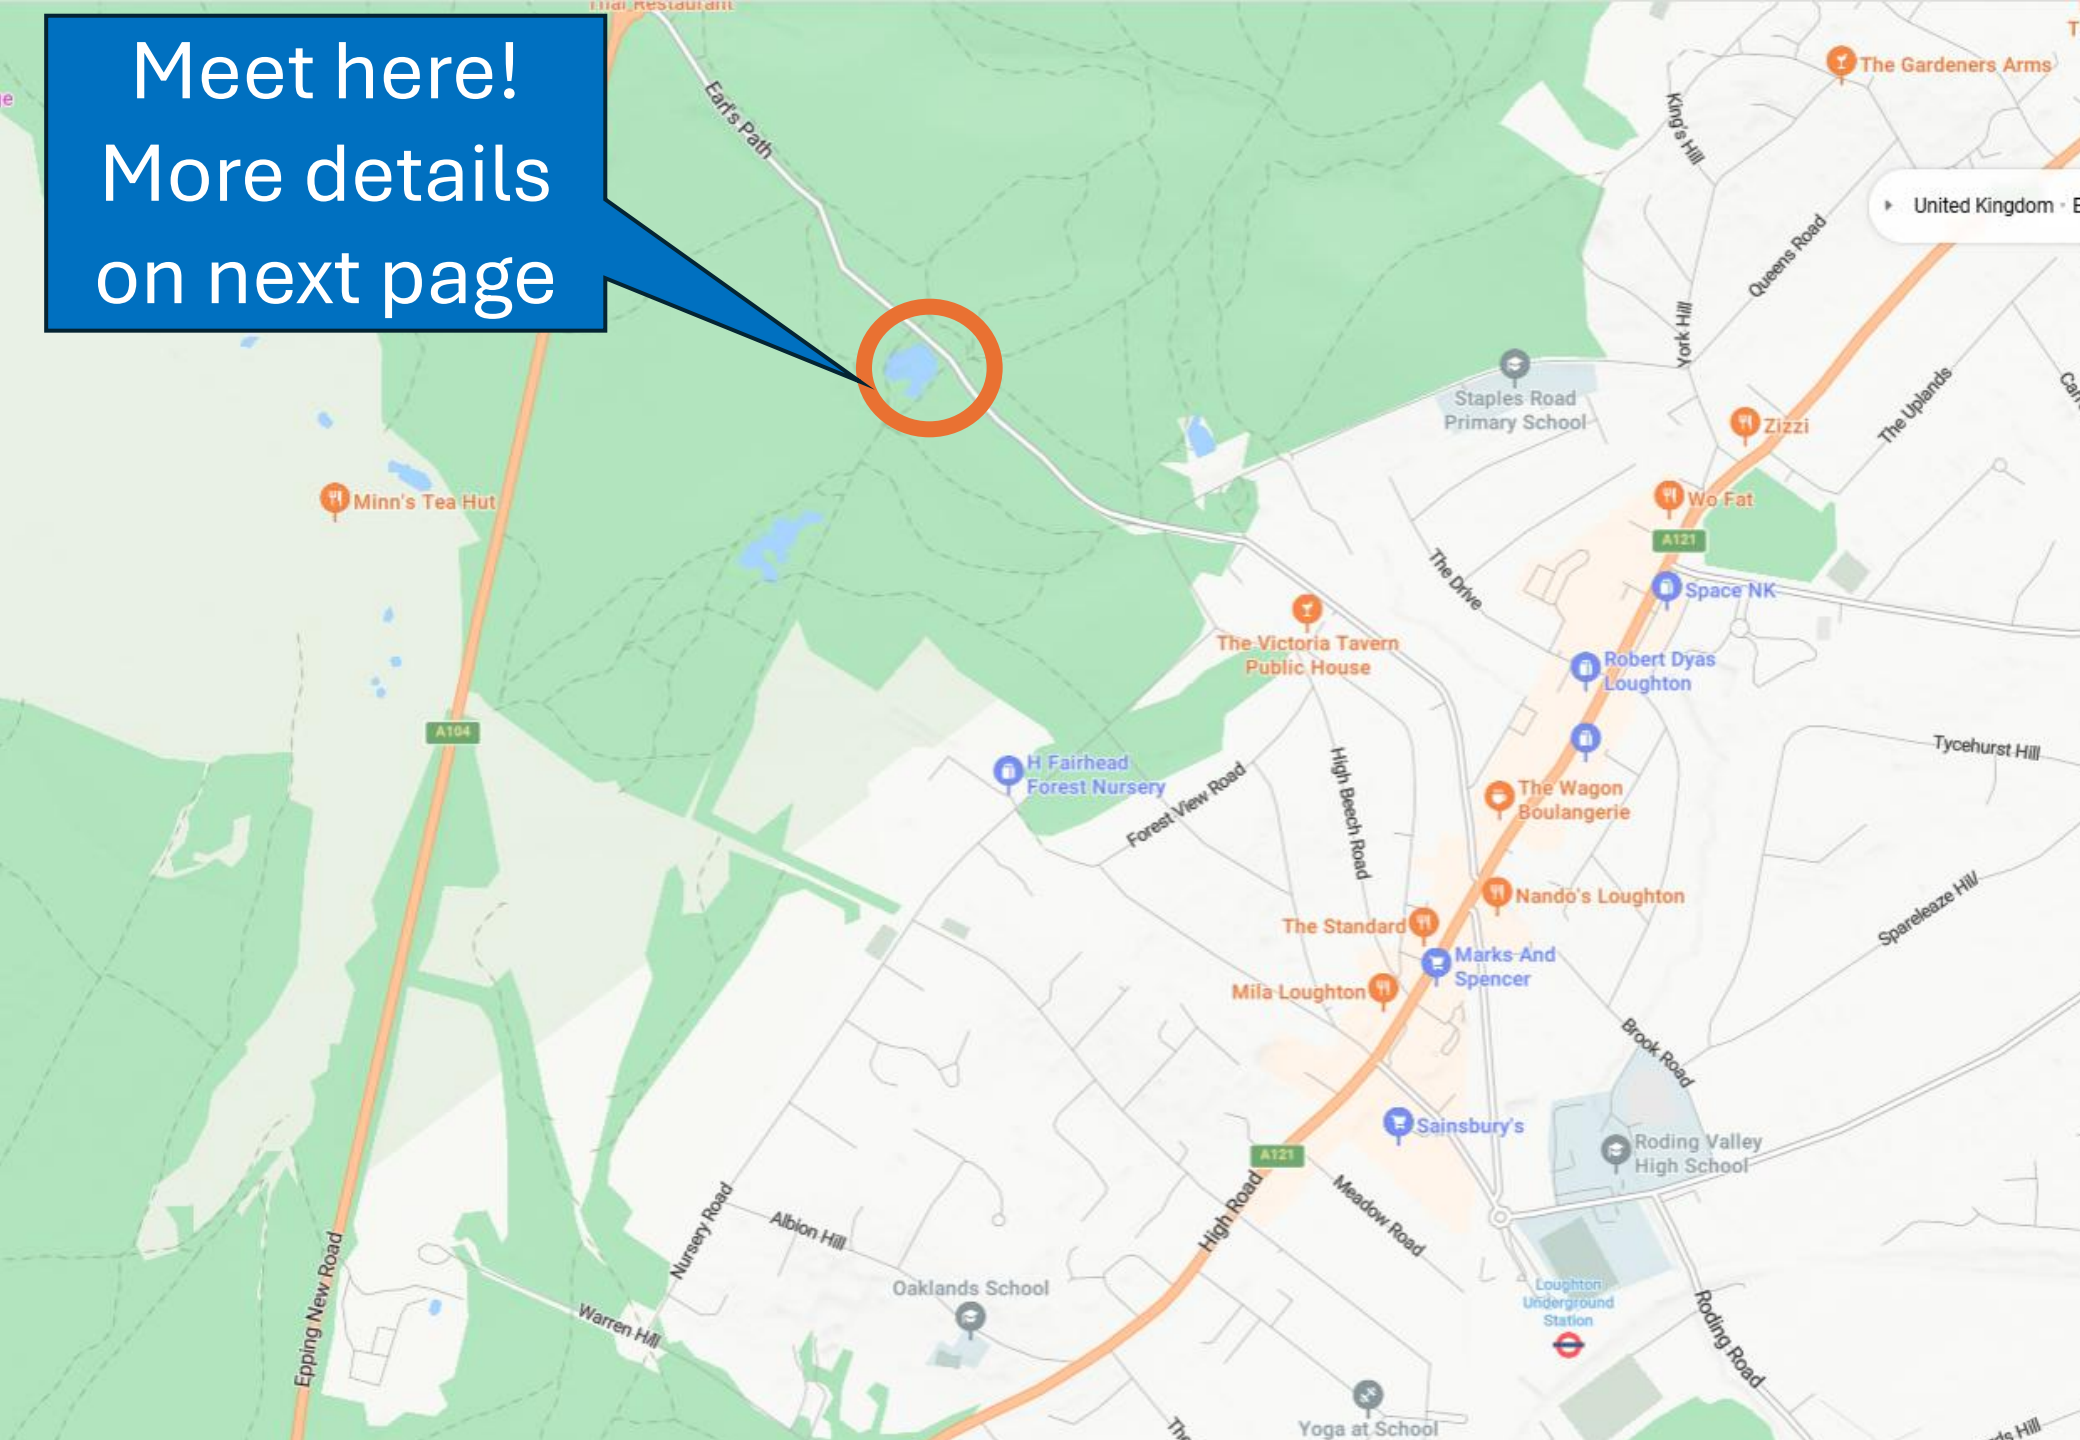

Meet here!
More details
on next page

Meet here

RingGo Parking

36121

Earl's Path South - Strawberry Hill
Epping